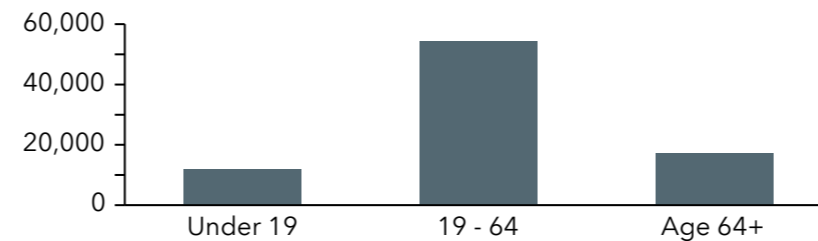

Population By Age

Year Structure Built

Built: 2020/Later	177
Year Built: 2010-2019	2,120
Year Built: 2000-2009	2,395
Year Built: 1990-1999	2,813
Year Built: 1980-1989	4,892
Year Built: 1970-1979	7,757
Year Built: 1960-1969	7,231
Year Built: 1950-1959	7,958
Year Built: 1940-1949	3,230
Year Built: 1939 or Earlier	8,284